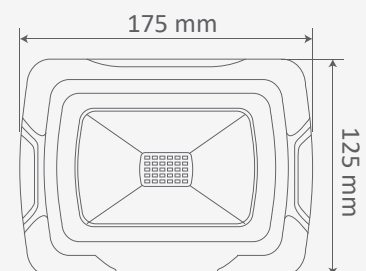

VT-20-R

SKU:504 | 6400K WHITE

WATTS	LUMENS	BOX
20w	1400	20 pcs