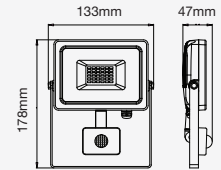

LUMINOUS INTENSITY DISTRIBUTION DIAGRAM

VT-10-S-W

SKU: 433 - 3000K WARM WHITE
 SKU: 434 - 4000K DAY WHITE
 SKU: 435 - 6400K WHITE

WATTS	LUMENS	BOX QTY.
10w	800	20 pcs

1 METER WIRE

LUMINOUS INTENSITY DISTRIBUTION DIAGRAM