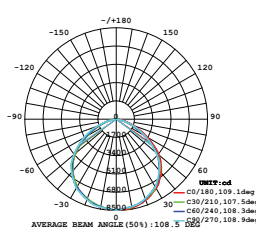

LUMINOUS INTENSITY DISTRIBUTION DIAGRAM