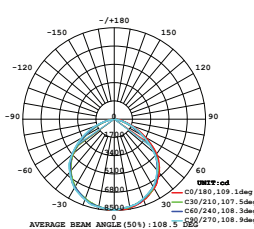

LUMINOUS INTENSITY DISTRIBUTION DIAGRAM