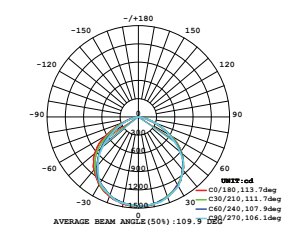

LUMINOUS INTENSITY DISTRIBUTION DIAGRAM