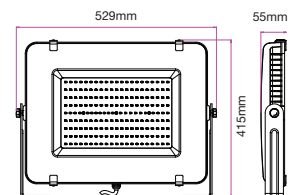

VT-300-B

SKU: 422 | 4000K DAY WHITE
SKU: 423 | 6400K WHITE

WATTS	LUMENS	BOX QTY.
300w	24000	2 pcs