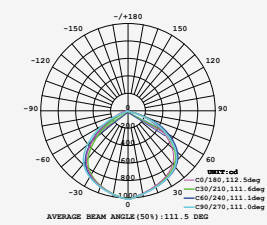

LUMINOUS INTENSITY DISTRIBUTION DIAGRAM