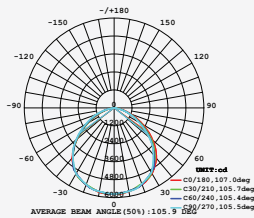

LUMINOUS INTENSITY DISTRIBUTION DIAGRAM

VT-150-G

SKU: 481 | 3000K WARM WHITE
 SKU: 482 | 4000K DAY WHITE
 SKU: 483 | 6400K WHITE

WATTS	LUMENS	BOX QTY.
150w	12000	2 pcs

① METER WIRE

LUMINOUS INTENSITY DISTRIBUTION DIAGRAM