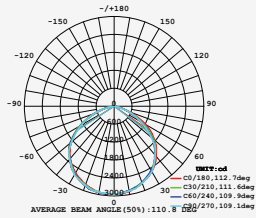

LUMINOUS INTENSITY DISTRIBUTION DIAGRAM