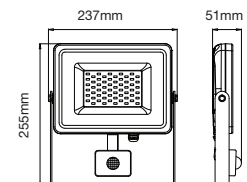

WATTS	LUMENS	BOX QTY.
30w	2550	20 pcs

1 METER WIRE

LUMINOUS INTENSITY DISTRIBUTION DIAGRAM

VT-50-S-B

SKU: 469 - 3000K WARM WHITE
 SKU: 470 - 4000K DAY WHITE
 SKU: 471 - 6400K WHITE

WATTS	LUMENS	BOX QTY.
50w	4250	10 pcs