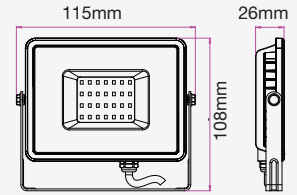

VT-10-G

SKU: 430 | 3000K WARM WHITE
SKU: 431 | 4000K DAY WHITE
SKU: 432 | 6400K WHITE

WATTS	LUMENS	BOX QTY.
10w	800	20 pcs