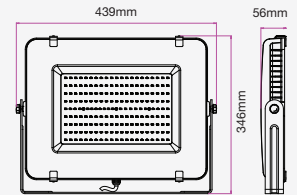

VT-200-B

SKU: 418 | 4000K DAY WHITE
SKU: 419 | 6400K WHITE

WATTS	LUMENS	BOX QTY.
200w	16000	2 pcs