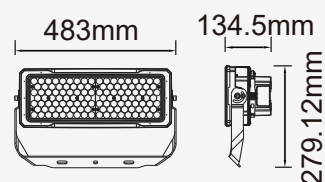

BEAM ANGLE 120°

VT-253D

SKU: 494 | 4000K DAY WHITE
SKU: 501 | 6000K WHITE

WATTS	LUMENS	BOX	WEIGHT
250w	31250	1 pcs	8KG

BEAM ANGLE 60°

VT-252D

SKU: 495 | 4000K DAY WHITE
SKU: 500 | 6000K WHITE