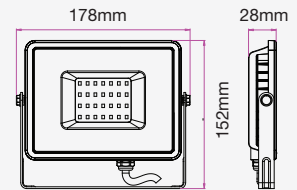

VT-30-G

SKU: 454 | 3000K WARM WHITE
SKU: 455 | 4000K DAY WHITE
SKU: 456 | 6400K WHITE

WATTS	LUMENS	BOX QTY.
30w	2400	10 pcs