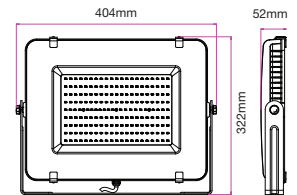

VT-150-W

SKU: 478 | 3000K WARM WHITE
SKU: 479 | 4000K DAY WHITE
SKU: 480 | 6400K WHITE

WATTS	LUMENS	BOX QTY.
150w	12000	2 pcs