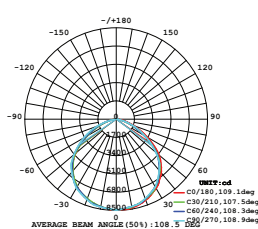

LUMINOUS INTENSITY DISTRIBUTION DIAGRAM