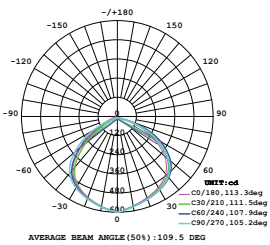

LUMINOUS INTENSITY DISTRIBUTION DIAGRAM