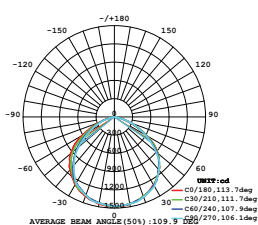

LUMINOUS INTENSITY DISTRIBUTION DIAGRAM