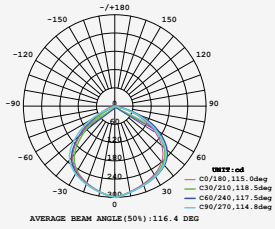

- Uses IP-protected SMD LED from Samsung
- Diecast body
- 100° beam angle
- 30,000-hr lifespan
- CRI: >80
- PF: >0.9
- AC:220-240V,50Hz
- IP65 Rating

LUMINOUS INTENSITY DISTRIBUTION DIAGRAM

VT-10-G

SKU: 430 | 3000K WARM WHITE
 SKU: 431 | 4000K DAY WHITE
 SKU: 432 | 6400K WHITE