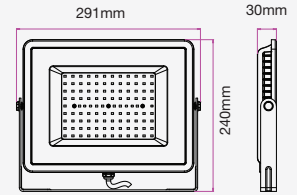

WATTS	LUMENS	BOX QTY.
50w	4000	8 pcs

LUMINOUS INTENSITY DISTRIBUTION DIAGRAM

VT-100-G

SKU: 472 | 3000K WARM WHITE
 SKU: 473 | 4000K DAY WHITE
 SKU: 474 | 6400K WHITE

WATTS	LUMENS	BOX QTY.
100w	8000	4 pcs

① METER WIRE