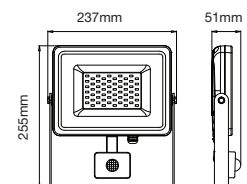

WATTS	LUMENS	BOX QTY.
30w	2550	20 pcs

1 METER WIRE

LUMINOUS INTENSITY DISTRIBUTION DIAGRAM

VT-50-S-W

SKU: 466 - 3000K WARM WHITE
 SKU: 467 - 4000K DAY WHITE
 SKU: 468 - 6400K WHITE

WATTS	LUMENS	BOX QTY.
50w	4250	10 pcs