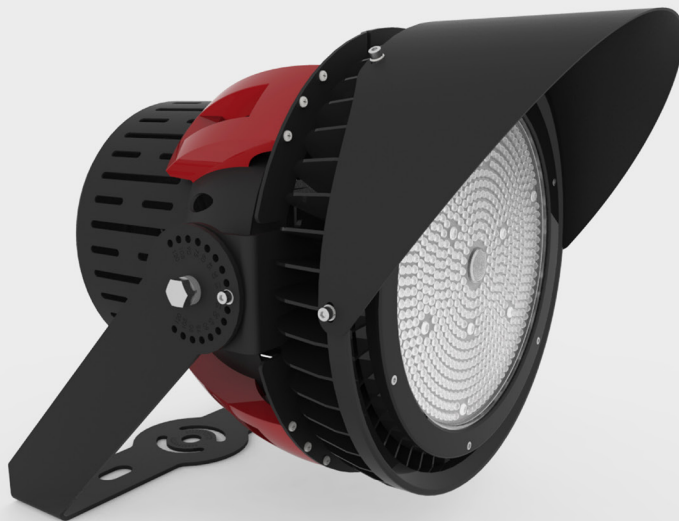

VT-500D

SKU: 490 | 5000K WHITE

WATTS	LUMENS	BEAM ANGLE	BOX QTY.
500w	67500	45°	1 pcs

VT-501D

SKU: 493 | 5000K WHITE

WATTS	LUMENS	BEAM ANGLE	BOX QTY.
500w	67500	110°	1 pcs