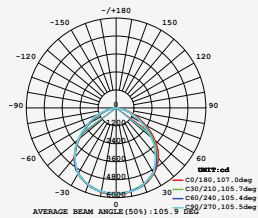

- Uses IP-protected SMD LED from Samsung
- Diecast body
- 100° beam angle
- 30,000-hr lifespan
- CRI: >80
- PF: >0.9
- AC:220-240V,50Hz
- IP65 Rating

LUMINOUS INTENSITY DISTRIBUTION DIAGRAM

VT-10-W

SKU: 427 | 3000K WARM WHITE
 SKU: 428 | 4000K DAY WHITE
 SKU: 429 | 6400K WHITE

LUMINOUS INTENSITY DISTRIBUTION DIAGRAM

VT-150-W

SKU: 478 | 3000K WARM WHITE
 SKU: 479 | 4000K DAY WHITE
 SKU: 480 | 6400K WHITE

WATTS	LUMENS	BOX QTY.
150w	12000	2 pcs

① METER WIRE

LUMINOUS INTENSITY DISTRIBUTION DIAGRAM