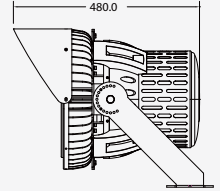

VT-500D

SKU: 490 | 5000K WHITE

WATTS	LUMENS	BEAM ANGLE	BOX QTY.
500w	67500	45°	1 pcs