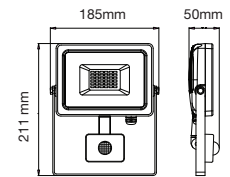

VT-20-S-W

SKU: 448 - 3000K WARM WHITE
SKU: 449 - 4000K DAY WHITE
SKU: 450 - 6400K WHITE

WATTS	LUMENS	BOX QTY.
20w	1600	20 pcs