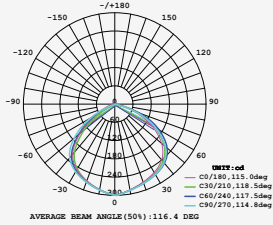

LUMINOUS INTENSITY DISTRIBUTION DIAGRAM