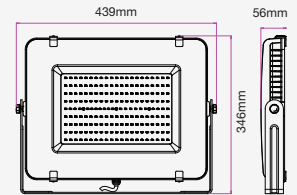

VT-200-W

SKU: 420 | 4000K DAY WHITE
SKU: 421 | 6400K WHITE

WATTS	LUMENS	BOX QTY.
200w	16000	2 pcs