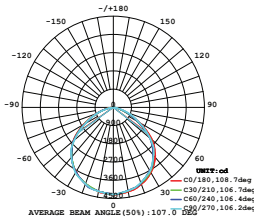

LUMINOUS INTENSITY DISTRIBUTION DIAGRAM