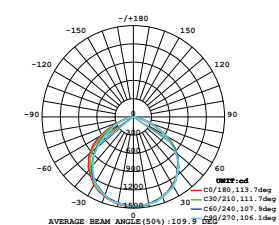

LUMINOUS INTENSITY DISTRIBUTION DIAGRAM