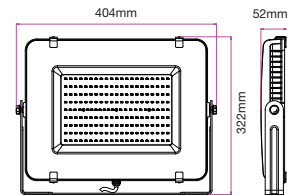

VT-150-B

SKU: 475 | 3000K WARM WHITE
SKU: 476 | 4000K DAY WHITE
SKU: 477 | 6400K WHITE

WATTS	LUMENS	BOX QTY.
150w	12000	2 pcs