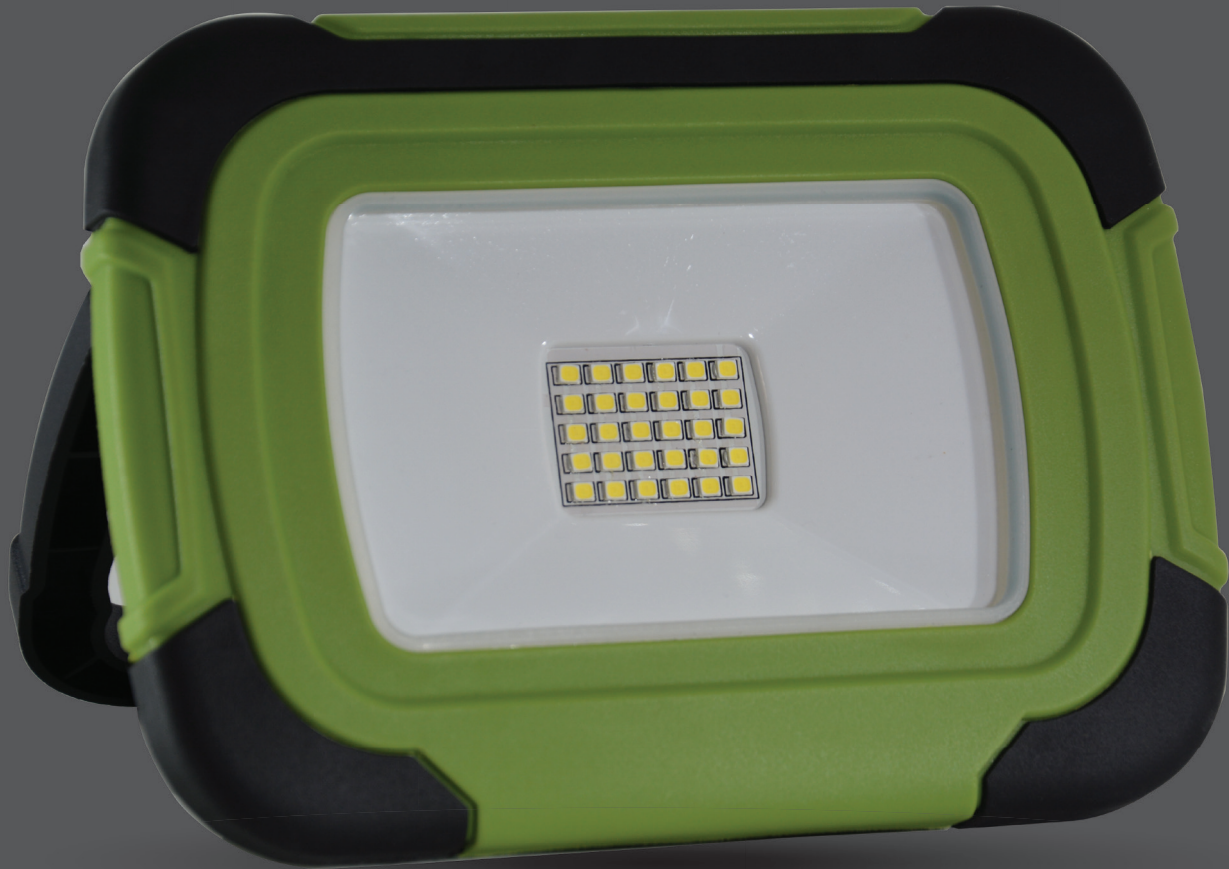

- Uses IP-protected SMD LED from Samsung
- Diecast body
- 100° beam angle
- 30,000-hr lifespan
- CRI: >80
- PF: >0.9
- AC:220-240V,50Hz
- IP65 Rating

LUMINOUS INTENSITY DISTRIBUTION DIAGRAM

VT-10-W

SKU: 427 | 3000K WARM WHITE
 SKU: 428 | 4000K DAY WHITE
 SKU: 429 | 6400K WHITE

V-TAC's unbreakable LED floodlights, now with Samsung LED chips for a diffused, high-performance outdoor lighting encased in a diecast IP65 body for durability. Available in 10w to 300w watts, in an elegant and ivory white finish.

- Uses IP-protected SMD LED from Samsung
- Diecast body
- 100° beam angle
- 30,000-hr lifespan
- CRI: >80
- PF: >0.9
- AC:220-240V,50Hz
- IP65 Rating

LUMINOUS INTENSITY DISTRIBUTION DIAGRAM

VT-10-B

SKU: 424 | 3000K WARM WHITE
 SKU: 425 | 4000K DAY WHITE
 SKU: 426 | 6400K WHITE

1 METER WIRE

LED FLOODLIGHTS

Rechargeable Floodlight

Strong, reliable portable lamp – V-TAC's new compact and rechargeable LED floodlights can easily be recharged through its micro socket & is built with USB output port making it perfect for home projects, garages, warehouses, basements, gardens, workshops, car repair shops, parking lots, camping, fishing, hiking, and more.