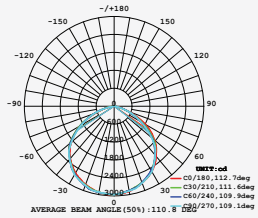

LUMINOUS INTENSITY DISTRIBUTION DIAGRAM