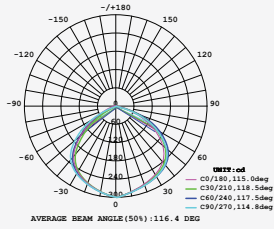

- Uses IP-protected SMD LED from Samsung
- Diecast body
- 100° beam angle
- 30,000-hr lifespan
- CRI: >80
- PF: >0.9
- AC:220-240V,50Hz
- IP65 Rating

LUMINOUS INTENSITY DISTRIBUTION DIAGRAM

VT-10-W

SKU: 427 | 3000K WARM WHITE
 SKU: 428 | 4000K DAY WHITE
 SKU: 429 | 6400K WHITE