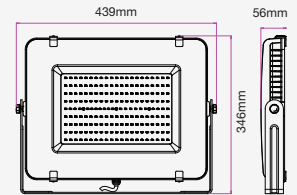

VT-200-G

SKU: 484 | 4000K DAY WHITE
SKU: 485 | 6400K WHITE

WATTS	LUMENS	BOX QTY.
200w	16000	2 pcs