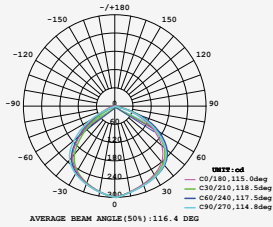

LUMINOUS INTENSITY DISTRIBUTION DIAGRAM