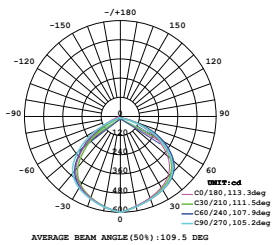

LUMINOUS INTENSITY DISTRIBUTION DIAGRAM

VT-10-S-W

SKU: 433 - 3000K WARM WHITE
 SKU: 434 - 4000K DAY WHITE
 SKU: 435 - 6400K WHITE

WATTS	LUMENS	BOX QTY.
10w	800	20 pcs

1 METER WIRE

LUMINOUS INTENSITY DISTRIBUTION DIAGRAM