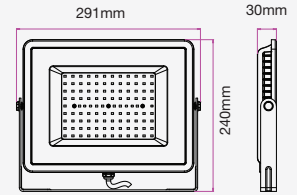

WATTS	LUMENS	BOX QTY.
50w	4000	8 pcs

LUMINOUS INTENSITY DISTRIBUTION DIAGRAM

VT-100-W

SKU: 415 | 3000K WARM WHITE
 SKU: 416 | 4000K DAY WHITE
 SKU: 417 | 6400K WHITE

WATTS	LUMENS	BOX QTY.
100w	8000	4 pcs

① METER WIRE