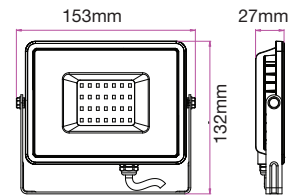

WATTS	LUMENS	BOX QTY.
10w	800	20 pcs

LUMINOUS INTENSITY DISTRIBUTION DIAGRAM

VT-20-G

SKU: 445 | 3000K WARM WHITE
 SKU: 446 | 4000K DAY WHITE
 SKU: 447 | 6400K WHITE

WATTS	LUMENS	BOX QTY.
20w	1600	20 pcs

LUMINOUS INTENSITY DISTRIBUTION DIAGRAM