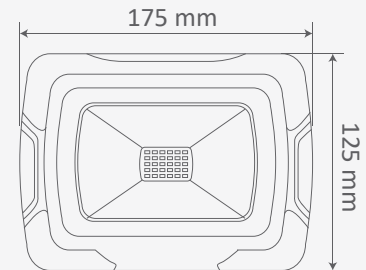

BATTERY: 3.7V Li-Ion 3600mAh

VT-10-R

SKU:503 | 4000K DAY WHITE

WATTS	LUMENS	BOX
10w	700	20 pcs