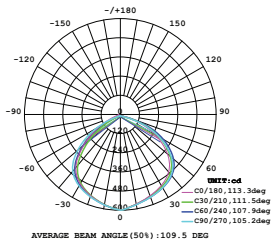

LUMINOUS INTENSITY DISTRIBUTION DIAGRAM

VT-10-S-B

SKU: 436 - 3000K WARM WHITE
 SKU: 437 - 4000K DAY WHITE
 SKU: 438 - 6400K WHITE

WATTS	LUMENS	BOX QTY.
10w	800	20 pcs

1 METER WIRE

LUMINOUS INTENSITY DISTRIBUTION DIAGRAM