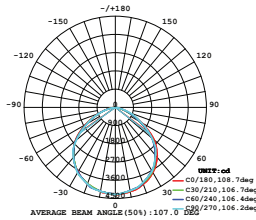

LUMINOUS INTENSITY DISTRIBUTION DIAGRAM