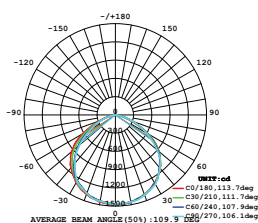

LUMINOUS INTENSITY DISTRIBUTION DIAGRAM