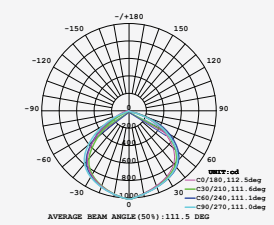

- Uses IP-protected SMD LED from Samsung
- Diecast body
- 100° beam angle
- 30,000-hr lifespan
- CRI: >80
- PF: >0.9
- AC:220-240V,50Hz
- IP65 Rating

LUMINOUS INTENSITY DISTRIBUTION DIAGRAM

VT-10-W

SKU: 427 | 3000K WARM WHITE
 SKU: 428 | 4000K DAY WHITE
 SKU: 429 | 6400K WHITE

WATTS	LUMENS	BOX QTY.
10w	800	20 pcs

LUMINOUS INTENSITY DISTRIBUTION DIAGRAM

VT-20-W

SKU: 442 | 3000K WARM WHITE
 SKU: 443 | 4000K DAY WHITE
 SKU: 444 | 6400K WHITE

WATTS	LUMENS	BOX QTY.
20w	1600	20 pcs

LUMINOUS INTENSITY DISTRIBUTION DIAGRAM