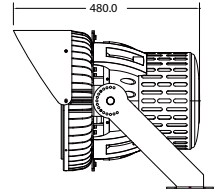

VT-501D

SKU: 493 | 5000K WHITE

WATTS	LUMENS	BEAM ANGLE	BOX QTY.
500w	67500	110°	1 pcs