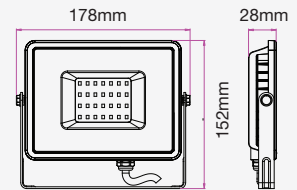

VT-30-W

SKU: 403 | 3000K WARM WHITE
SKU: 404 | 4000K DAY WHITE
SKU: 405 | 6400K WHITE

WATTS	LUMENS	BOX QTY.
30w	2400	10 pcs