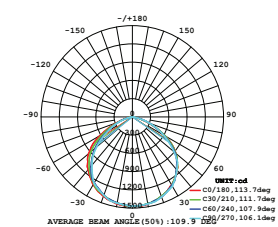

LUMINOUS INTENSITY DISTRIBUTION DIAGRAM