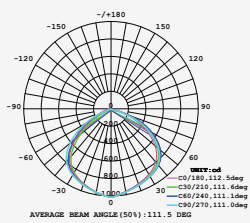

LUMINOUS INTENSITY DISTRIBUTION DIAGRAM