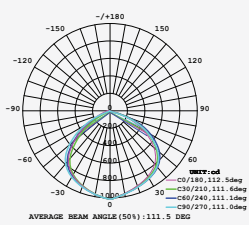

LUMINOUS INTENSITY DISTRIBUTION DIAGRAM