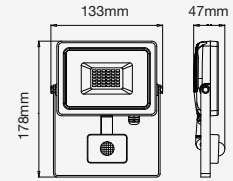

VT-10-S-B

SKU: 436 - 3000K WARM WHITE
SKU: 437 - 4000K DAY WHITE
SKU: 438 - 6400K WHITE

WATTS	LUMENS	BOX QTY.
10w	800	20 pcs