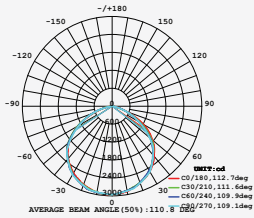

LUMINOUS INTENSITY DISTRIBUTION DIAGRAM