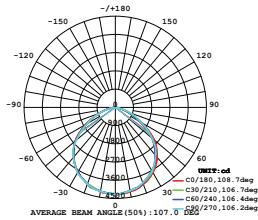

LUMINOUS INTENSITY DISTRIBUTION DIAGRAM