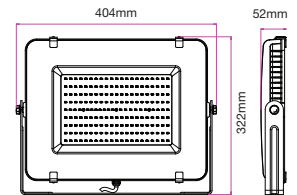

VT-150-G

SKU: 481 | 3000K WARM WHITE
SKU: 482 | 4000K DAY WHITE
SKU: 483 | 6400K WHITE

WATTS	LUMENS	BOX QTY.
150w	12000	2 pcs