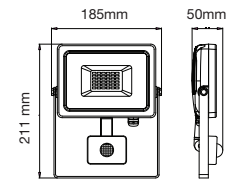

VT-20-S-B

SKU: 451 - 3000K WARM WHITE
SKU: 452 - 4000K DAY WHITE
SKU: 453 - 6400K WHITE

WATTS	LUMENS	BOX QTY.
20w	1600	20 pcs