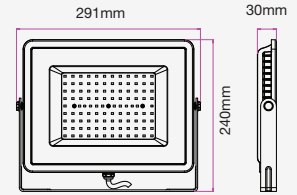

WATTS	LUMENS	BOX QTY.
50w	4000	8 pcs

LUMINOUS INTENSITY DISTRIBUTION DIAGRAM

VT-100-B

SKU: 412 | 3000K WARM WHITE
 SKU: 413 | 4000K DAY WHITE
 SKU: 414 | 6400K WHITE

WATTS	LUMENS	BOX QTY.
100w	8000	4 pcs

① METER WIRE