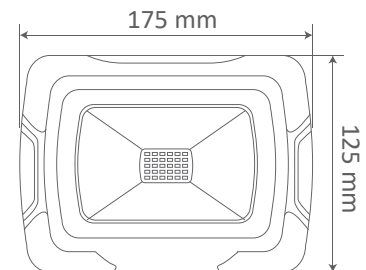

VT-11-R

SKU:502 | 4000K DAY WHITE

WATTS	LUMENS	BOX
10w	700	20 pcs