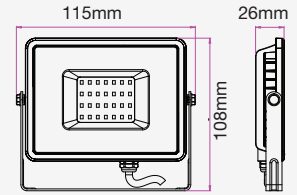

VT-10-B

SKU: 424 | 3000K WARM WHITE
SKU: 425 | 4000K DAY WHITE
SKU: 426 | 6400K WHITE

WATTS	LUMENS	BOX QTY.
10w	800	20 pcs