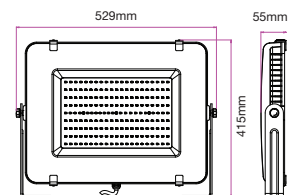

VT-300-W

SKU: 486 | 4000K DAY WHITE
SKU: 487 | 6400K WHITE

WATTS	LUMENS	BOX QTY.
300w	24000	2 pcs