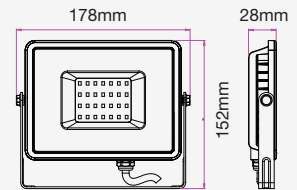

VT-30-B

SKU: 400 | 3000K WARM WHITE
SKU: 401 | 4000K DAY WHITE
SKU: 402 | 6400K WHITE

WATTS	LUMENS	BOX QTY.
30w	2400	10 pcs