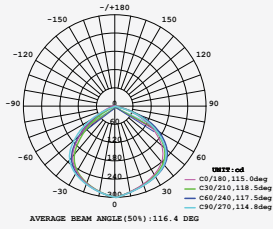

LUMINOUS INTENSITY DISTRIBUTION DIAGRAM