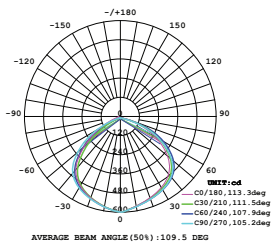

LUMINOUS INTENSITY DISTRIBUTION DIAGRAM