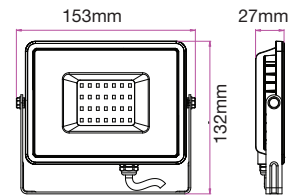

WATTS	LUMENS	BOX QTY.
10w	800	20 pcs

LUMINOUS INTENSITY DISTRIBUTION DIAGRAM

VT-20-W

SKU: 442 | 3000K WARM WHITE
 SKU: 443 | 4000K DAY WHITE
 SKU: 444 | 6400K WHITE

WATTS	LUMENS	BOX QTY.
20w	1600	20 pcs

LUMINOUS INTENSITY DISTRIBUTION DIAGRAM