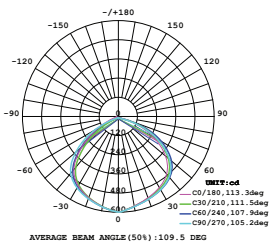

LUMINOUS INTENSITY DISTRIBUTION DIAGRAM