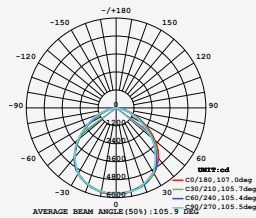

LUMINOUS INTENSITY DISTRIBUTION DIAGRAM

VT-150-B

SKU: 475 | 3000K WARM WHITE
 SKU: 476 | 4000K DAY WHITE
 SKU: 477 | 6400K WHITE

WATTS	LUMENS	BOX QTY.
150w	12000	2 pcs

① METER WIRE

LUMINOUS INTENSITY DISTRIBUTION DIAGRAM