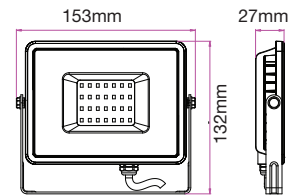

WATTS	LUMENS	BOX QTY.
10w	800	20 pcs

LUMINOUS INTENSITY DISTRIBUTION DIAGRAM

VT-20-B

SKU: 439 | 3000K WARM WHITE
 SKU: 440 | 4000K DAY WHITE
 SKU: 441 | 6400K WHITE

WATTS	LUMENS	BOX QTY.
20w	1600	20 pcs

LUMINOUS INTENSITY DISTRIBUTION DIAGRAM