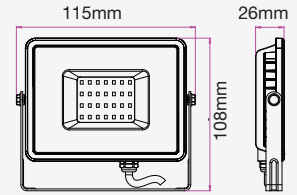

VT-10-W

SKU: 427 | 3000K WARM WHITE
SKU: 428 | 4000K DAY WHITE
SKU: 429 | 6400K WHITE

WATTS	LUMENS	BOX QTY.
10w	800	20 pcs