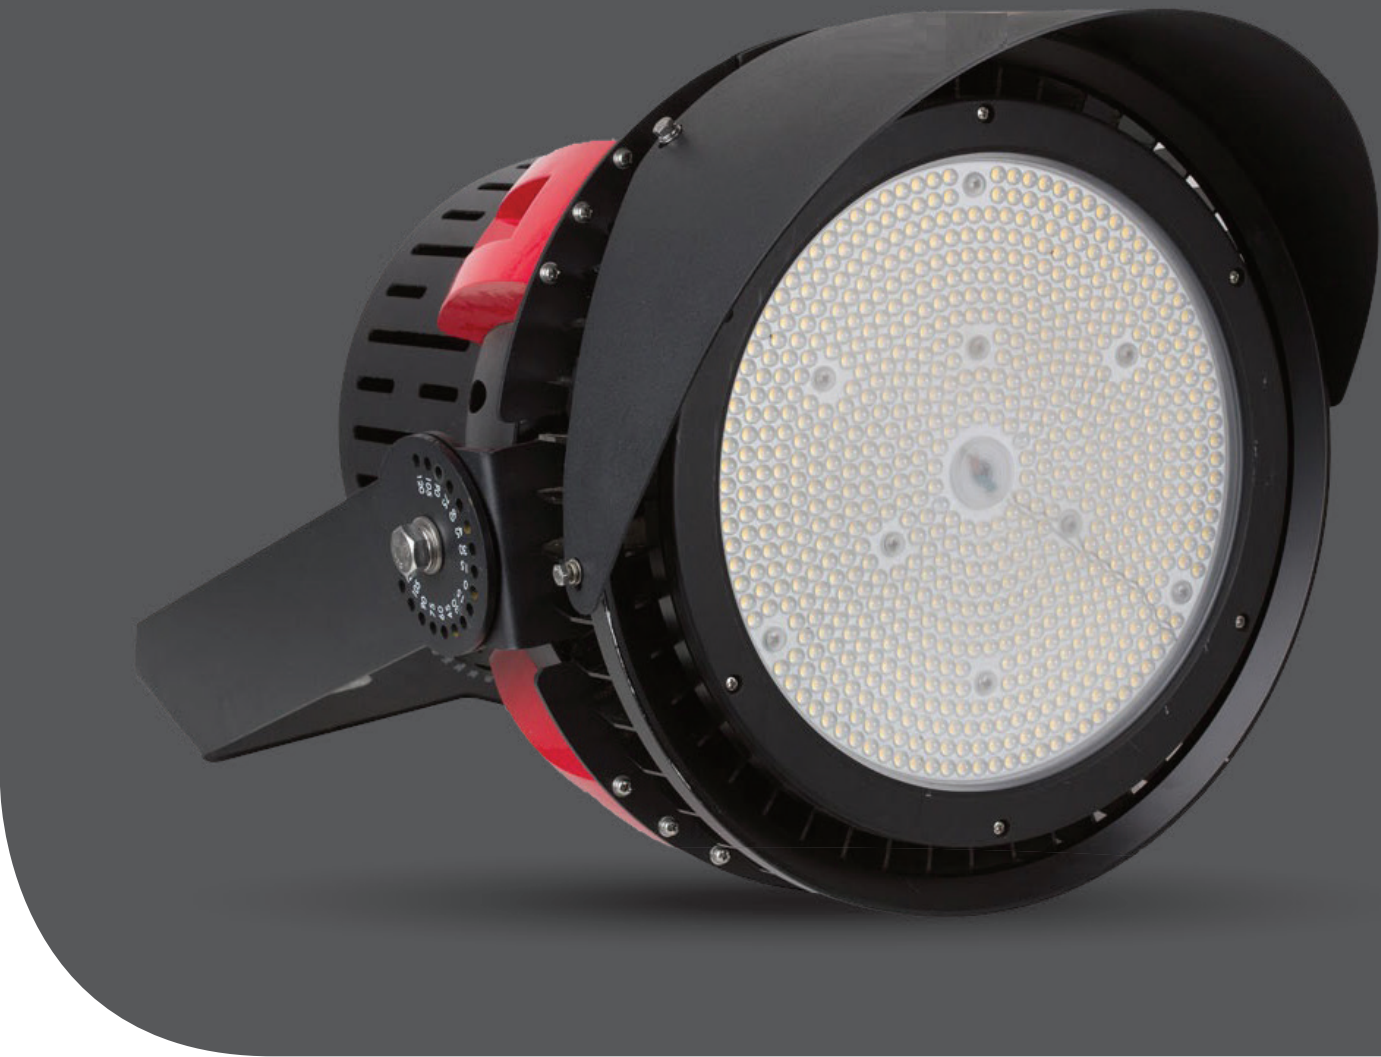

V-TAC's unbreakable LED floodlights, now with Samsung LED chips for a diffused, high-performance outdoor lighting encased in a diecast IP65 body for durability. Available in 10w to 300w watts, in an elegant and ivory white finish.

- Uses IP-protected SMD LED from Samsung
- Diecast body
- 100° beam angle
- 30,000-hr lifespan
- CRI: >80
- PF: >0.9
- AC:220-240V,50Hz
- IP65 Rating

LUMINOUS INTENSITY DISTRIBUTION DIAGRAM

VT-10-B

SKU: 424 | 3000K WARM WHITE
 SKU: 425 | 4000K DAY WHITE
 SKU: 426 | 6400K WHITE

LED FLOODLIGHTS

Sports Light

The new LED Sports Light with Samsung LED offers a range of distributions and up to 67500 lumens, offering excellent energy efficiency, low maintenance, and an unbreakable, strong design that can eliminate chances of breaking at ball strikes compared to traditional fluorescent and HID options.