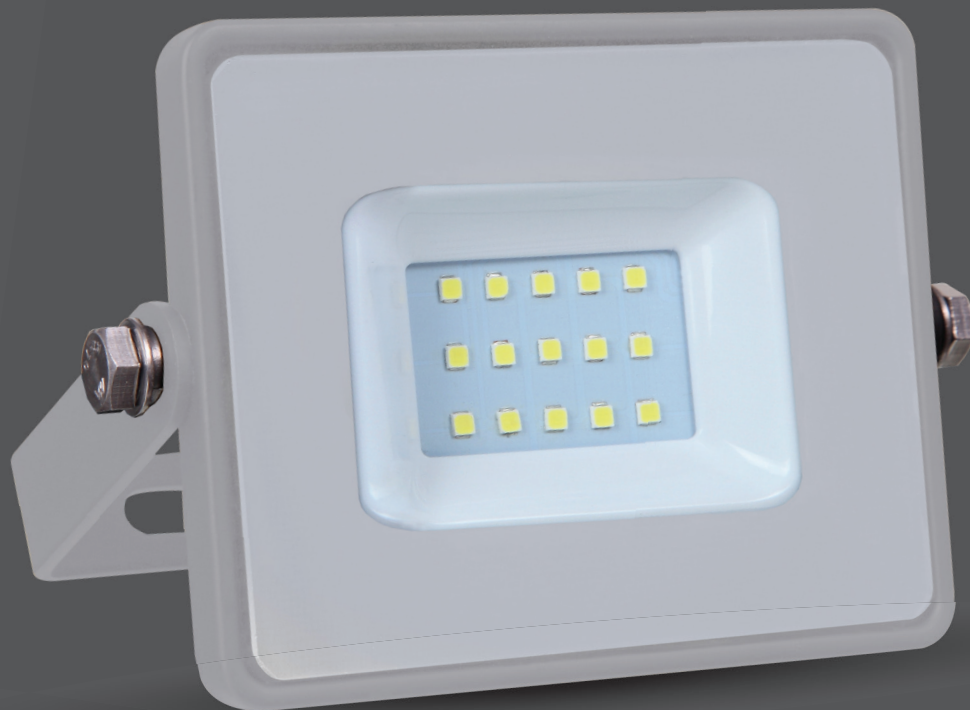

ONE METER WIRE

5 YEAR WARRANTY

LED FLOODLIGHTS

Slimline-Grey Body

V-TAC's unbreakable LED floodlights, now with Samsung LED chips for a diffused, high-performance outdoor lighting encased in a diecast IP65 body for durability. Available in 10w to 300w watts, in an elegant and ivory white finish.

- Uses IP-protected SMD LED from Samsung
- Diecast body
- 100° beam angle
- 30,000-hr lifespan
- CRI: >80
- PF: >0.9
- AC:220-240V,50Hz
- IP65 Rating